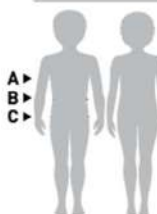

SIGN UP + GET ACTIVE + PROTECT

T-Shirt Size Guide – Special Edition

Sea and Mountain (dry-fit style)

Women's Size Chest Waist Hip Height Weight

MUJER

TALLA	A PECHO	B CINTURA	C CADERA	ALTURA	PESO kg
XS	CM 77-80	58-61	82-84	150-158	51-54
	IN 30-31	23-24	32-33		
S	CM 82-87	63-66	87-92	159-164	56-60
	IN 32-34	25-26	34-36		
M	CM 92-97	71-76	97-102	165-168	61-65
	IN 36-38	28-30	38-40		
L	CM 102-107	81-86	1107-112	169-174	66-70
	IN 40-42	32-34	42-44		
XL	CM 112-117	94-99	117-122	175-179	71-75
	IN 48-50	37-39	46-48		
2XL	CM 122-127	104-109	127-132	180-185	76-80
	IN 48-50	41-43	50-52		
3XL	CM +127	+109	+132	+185	+80
	IN +50	+43	+52		

Men's Size Chest Waist Hip Height Weight

HOMBRE

TALLA	A PECHO	B CINTURA	C CADERA	ALTURA	PESO kg
XS	CM 79-81	63-66	81-84	161-165	60-63
	IN 31-32	25-26	32-33		
S	CM 86-92	71-76	89-94	166-172	64-69
	IN 34-36	28-30	35-37		
M	CM 96-101	81-86	99-104	173-177	70-74
	IN 38-40	32-34	39-41		
L	CM 106-111	91-96	109-114	178-183	75-80
	IN 42-44	36-38	43-45		
XL	CM 117-122	101-106	119-124	184-189	81-90
	IN 46-48	40-42	47-49		
2XL	CM 127-132	112-117	129-134	190-194	91-100
	IN 50-52	44-46	51-53		
3XL	CM +132	+117	+134	+194	+100
	IN +52	+46	+53		

Kid's Size Chest Waist Hip Height Weight

INFANTIL

TALLA	A PECHO	B CINTURA	C CADERA	ALTURA	PESO kg
2-4	CM 54	50	57	91	14
	IN 21½"	19½"	22½"		
6-8	CM 67	57	72	121	22
	IN 26½"	22½"	28½"		
10-12	CM 72	62	80	152	34
	IN 28½"	24½"	31½"		
14-16	CM 79	67	87	182	52
	IN 31"	26½"	34½"		