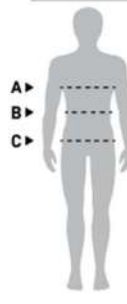

SIGN UP + GET ACTIVE + PROTECT

T-Shirt Size Guide – Special Edition

Sea and Mountain (dry-fit style)

Women's Size Chest Waist Hip Height Weight

MUJER

TALLA	A PECHO	B CINTURA	C CADERA	ALTURA	PESO kg
XS	CM 77-80	58-61	82-84	150-158	51-54
	IN 30-31	23-24	32-33		
S	CM 82-87	63-66	87-92	159-164	56-60
	IN 32-34	25-26	34-36		
M	CM 92-97	71-76	97-102	165-168	61-65
	IN 36-38	28-30	38-40		
L	CM 102-107	81-86	1107-112	169-174	66-70
	IN 40-42	32-34	42-44		
XL	CM 112-117	94-99	117-122	175-179	71-75
	IN 48-50	37-39	46-48		
2XL	CM 122-127	104-109	127-132	180-185	76-80
	IN 48-50	41-43	50-52		
3XL	CM +127	+109	+132	+185	+80
	IN +50	+43	+52		

Men's Size Chest Waist Hip Height Weight

HOMBRE

TALLA	A PECHO	B CINTURA	C CADERA	ALTURA	PESO kg
XS	CM 79-81	63-66	81-84	161-165	60-63
	IN 31-32	25-26	32-33		
S	CM 86-92	71-76	89-94	166-172	64-69
	IN 34-36	28-30	35-37		
M	CM 96-101	81-86	99-104	173-177	70-74
	IN 38-40	32-34	39-41		
L	CM 106-111	91-96	109-114	178-183	75-80
	IN 42-44	36-38	43-45		
XL	CM 117-122	101-106	119-124	184-189	81-90
	IN 46-48	40-42	47-49		
2XL	CM 127-132	112-117	129-134	190-194	91-100
	IN 50-52	44-46	51-53		
3XL	CM +132	+117	+134	+194	+100
	IN +52	+46	+53		

Kid's Size Chest Waist Hip Height Weight

INFANTIL

TALLA	A PECHO	B CINTURA	C CADERA	ALTURA	PESO kg
2-4	CM 54	50	57	91	14
	IN 21½"	19½"	22½"		
6-8	CM 67	57	72	121	22
	IN 26½"	22½"	28½"		
10-12	CM 72	62	80	152	34
	IN 28½"	24½"	31½"		
14-16	CM 79	67	87	182	52
	IN 31"	26½"	34½"		