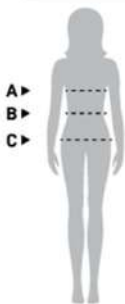

SIGN UP + GET ACTIVE + PROTECT

T-Shirt Size Guide – Special Edition

Sea and Mountain (dry-fit style)

Women's Size Chest Waist Hip Height Weight

MUJER

TALLA	A PECHO	B CINTURA	C CADERA	ALTURA	PESO kg
XS	CM 77-80	58-61	82-84	150-158	51-54
	IN 30-31	23-24	32-33		
S	CM 82-87	63-66	87-92	159-164	56-60
	IN 32-34	25-26	34-36		
M	CM 92-97	71-76	97-102	165-168	61-65
	IN 36-38	28-30	38-40		
L	CM 102-107	81-86	1107-112	169-174	66-70
	IN 40-42	32-34	42-44		
XL	CM 112-117	94-99	117-122	175-179	71-75
	IN 48-50	37-39	46-48		
2XL	CM 122-127	104-109	127-132	180-185	76-80
	IN 48-50	41-43	50-52		
3XL	CM +127	+109	+132	+185	+80
	IN +50	+43	+52		

Men's Size Chest Waist Hip Height Weight

HOMBRE

TALLA	A PECHO	B CINTURA	C CADERA	ALTURA	PESO kg
XS	CM 79-81	63-66	81-84	161-165	60-63
	IN 31-32	25-26	32-33		
S	CM 86-92	71-76	89-94	166-172	64-69
	IN 34-36	28-30	35-37		
M	CM 96-101	81-86	99-104	173-177	70-74
	IN 38-40	32-34	39-41		
L	CM 106-111	91-96	109-114	178-183	75-80
	IN 42-44	36-38	43-45		
XL	CM 117-122	101-106	119-124	184-189	81-90
	IN 46-48	40-42	47-49		
2XL	CM 127-132	112-117	129-134	190-194	91-100
	IN 50-52	44-46	51-53		
3XL	CM +132	+117	+134	+194	+100
	IN +52	+46	+53		

Kid's Size Chest Waist Hip Height Weight

INFANTIL

TALLA	A PECHO	B CINTURA	C CADERA	ALTURA	PESO kg
2-4	CM 54	50	57	91	14
	IN 21½"	19½"	22½"		
6-8	CM 67	57	72	121	22
	IN 26½"	22½"	28½"		
10-12	CM 72	62	80	152	34
	IN 28½"	24½"	31½"		
14-16	CM 79	67	87	182	52
	IN 31"	26½"	34½"		